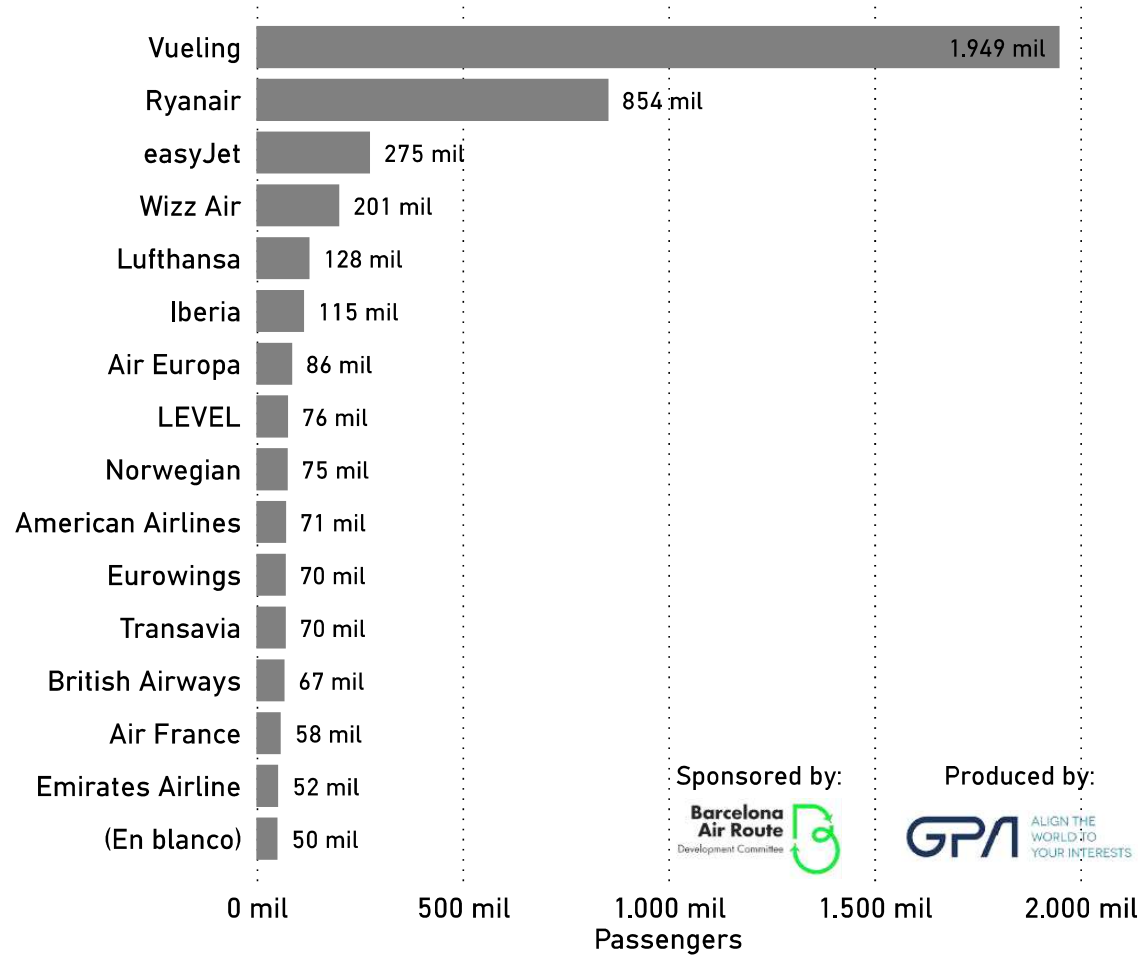

### TOP Passenger destination cities

May 2024

### TOP Passenger destination airports

May 2024

Airport

BCN

Month

May

Year

2024

Monthly passengers

4.992.586

Month-over-Month (%)

8.5%↑

Year-over-Year (%)

11.5%↑

### TOP Passenger airlines

May 2024