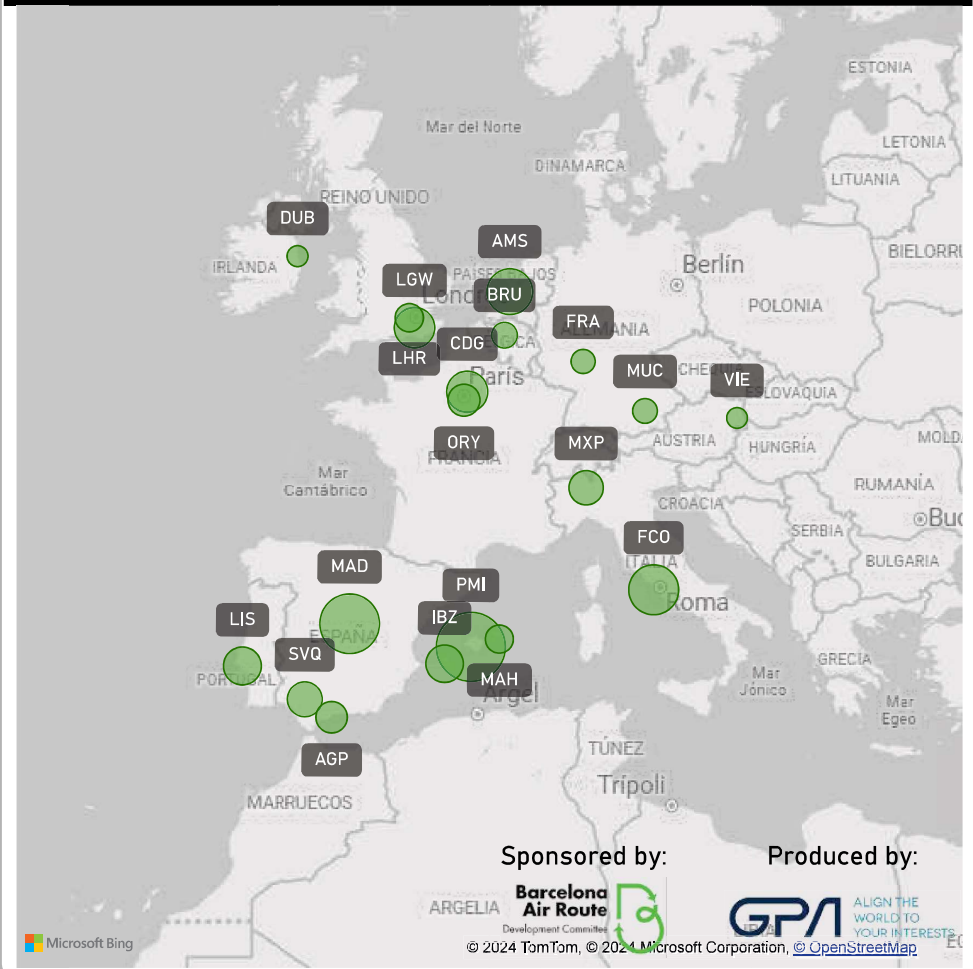

Monthly passengers  
**4.992.586**

Month-over-Month (%)  
**8.5%↑**

Year-over-Year (%)  
**11.5%↑**

### TOP Passenger destination cities

May 2024

### TOP Passenger destination airports

May 2024

Airport

BCN

Month

May

Year

2024