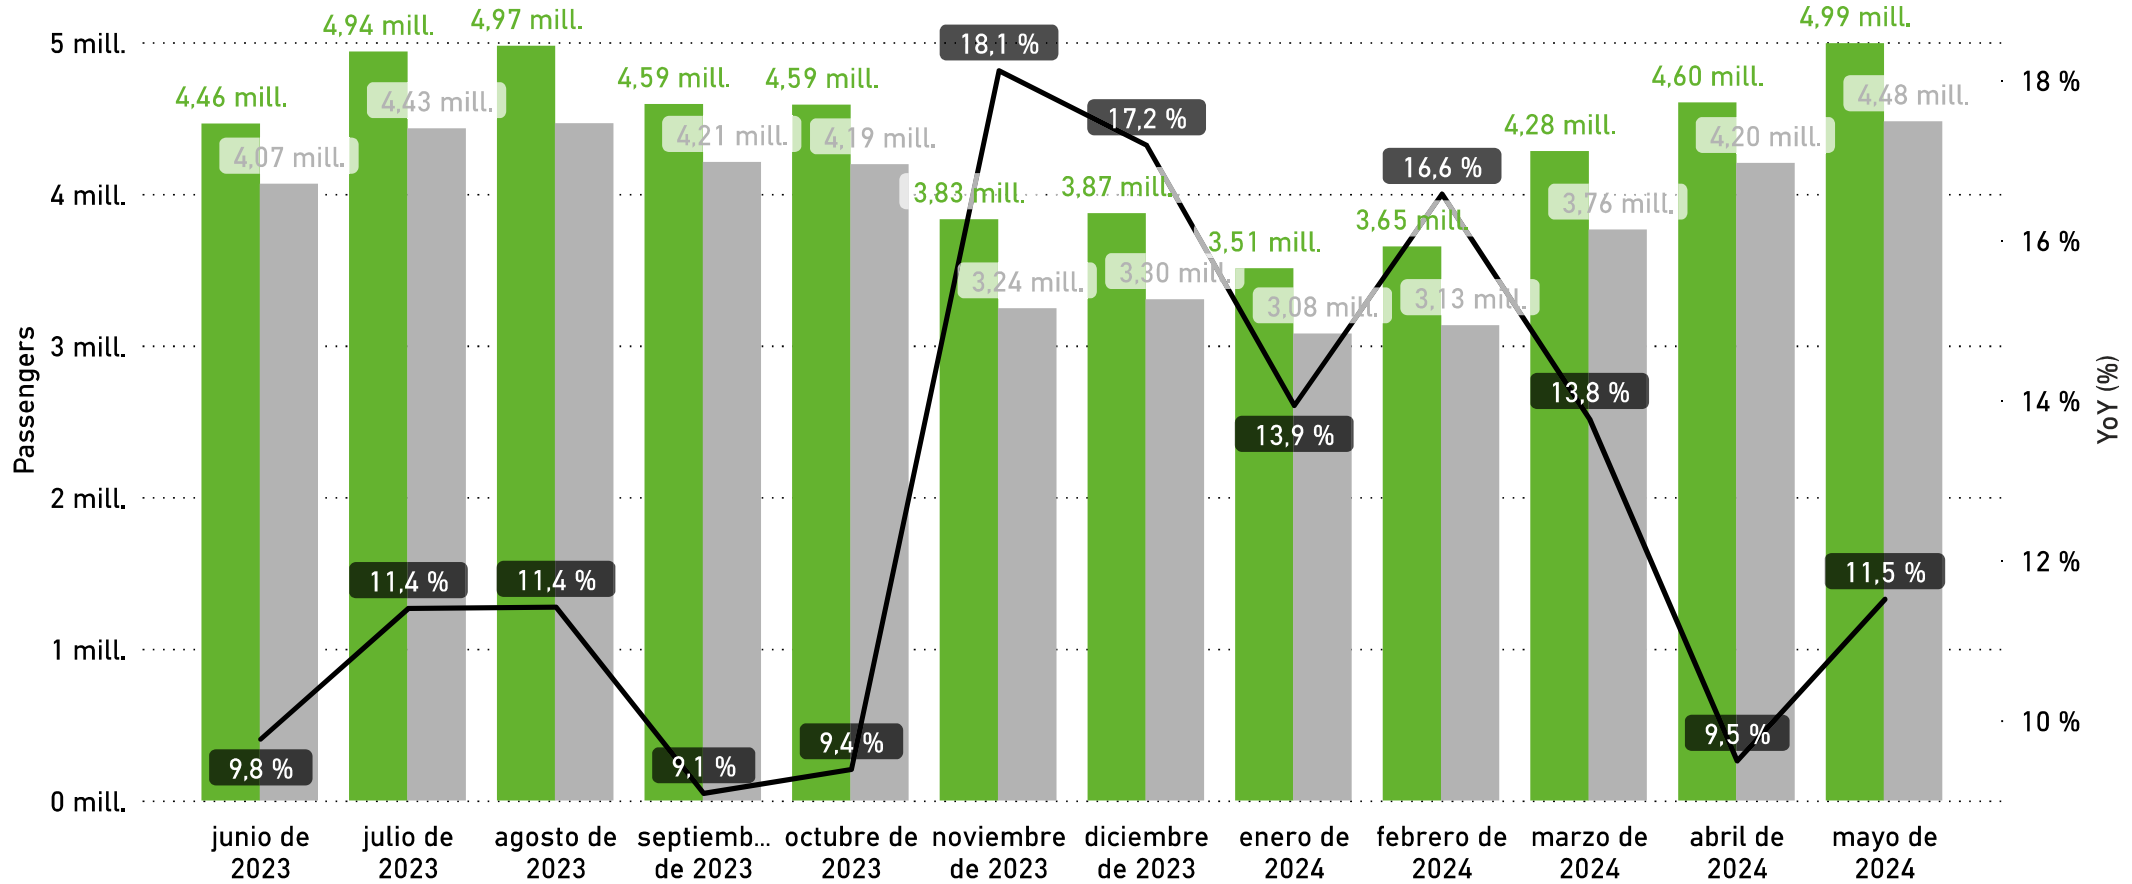

# Monthly Statistics

May

2024

# PASSENGER RESULTS

**PAX monthly evolution**

Sponsored by:

Produced by:

● Monthly PAX ● Previous year ● YoY (%)

Airport  
**BCN**

Month  
**May**

Year  
**2024**

Monthly passengers  
**4.992.586**

Month-over-Month (%)  
**8.5%↑**

Year-over-Year (%)  
**11.5%↑**

### TOP Passenger destination cities

May 2024