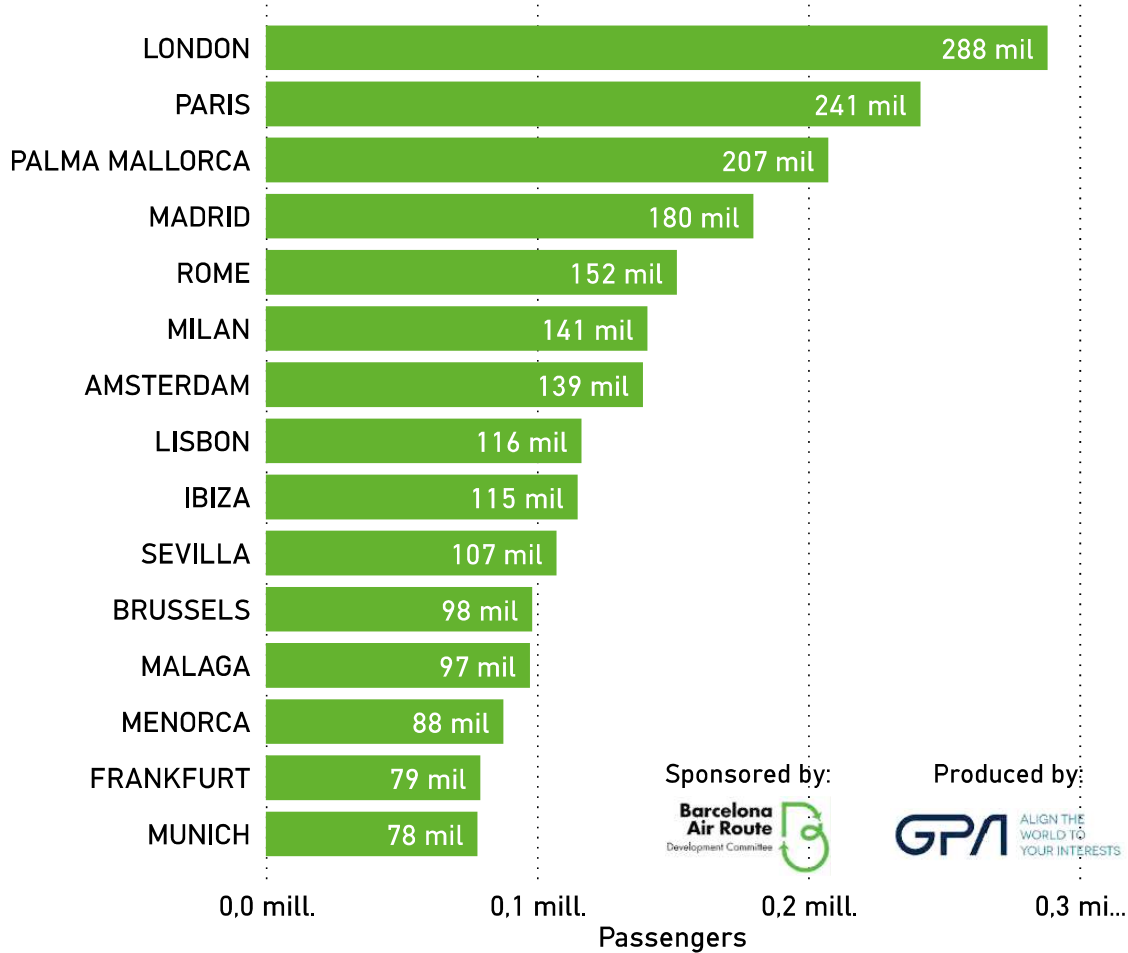

# PASSENGER RESULTS

**PAX monthly evolution**

Sponsored by:

Produced by:

● Monthly PAX ● Previous year ● YoY (%)

Airport  
**BCN**

Month  
**May**

Year  
**2024**

Monthly passengers  
**4.992.586**

Month-over-Month (%)  
**8.5%↑**

Year-over-Year (%)  
**11.5%↑**

### TOP Passenger destination cities

May 2024