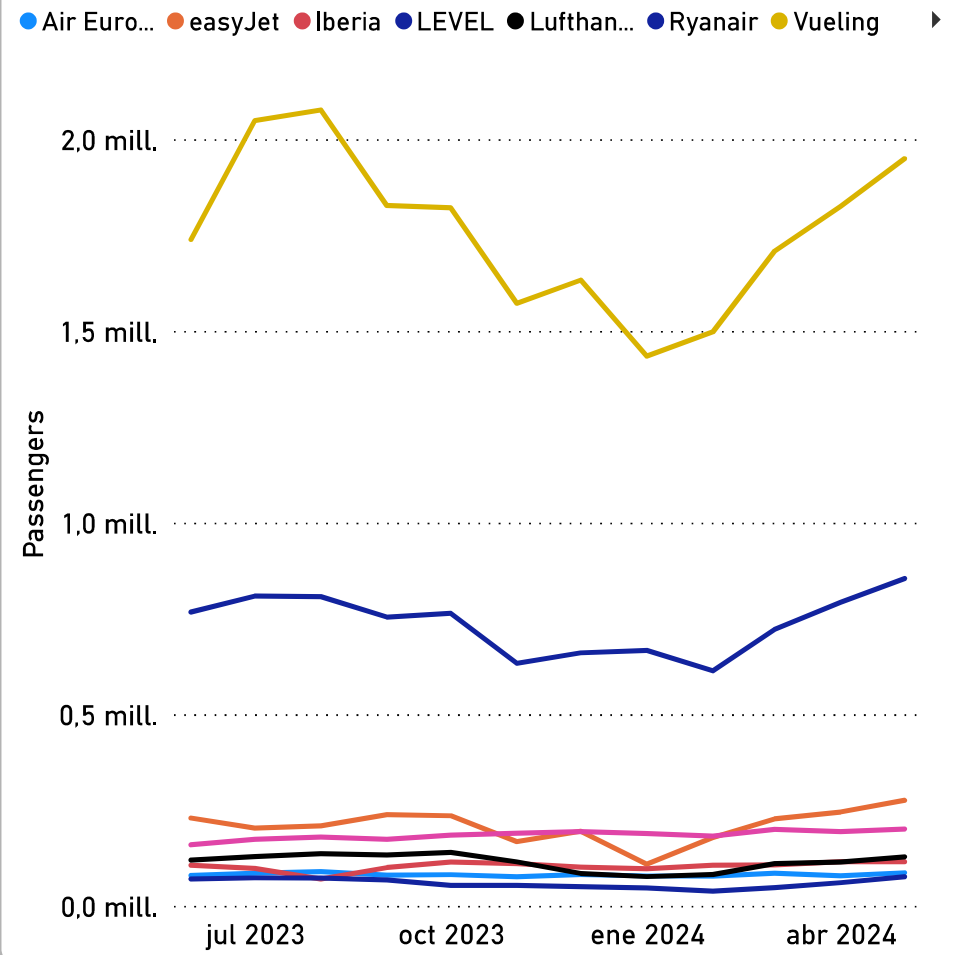

TOP Passenger airlines evolution