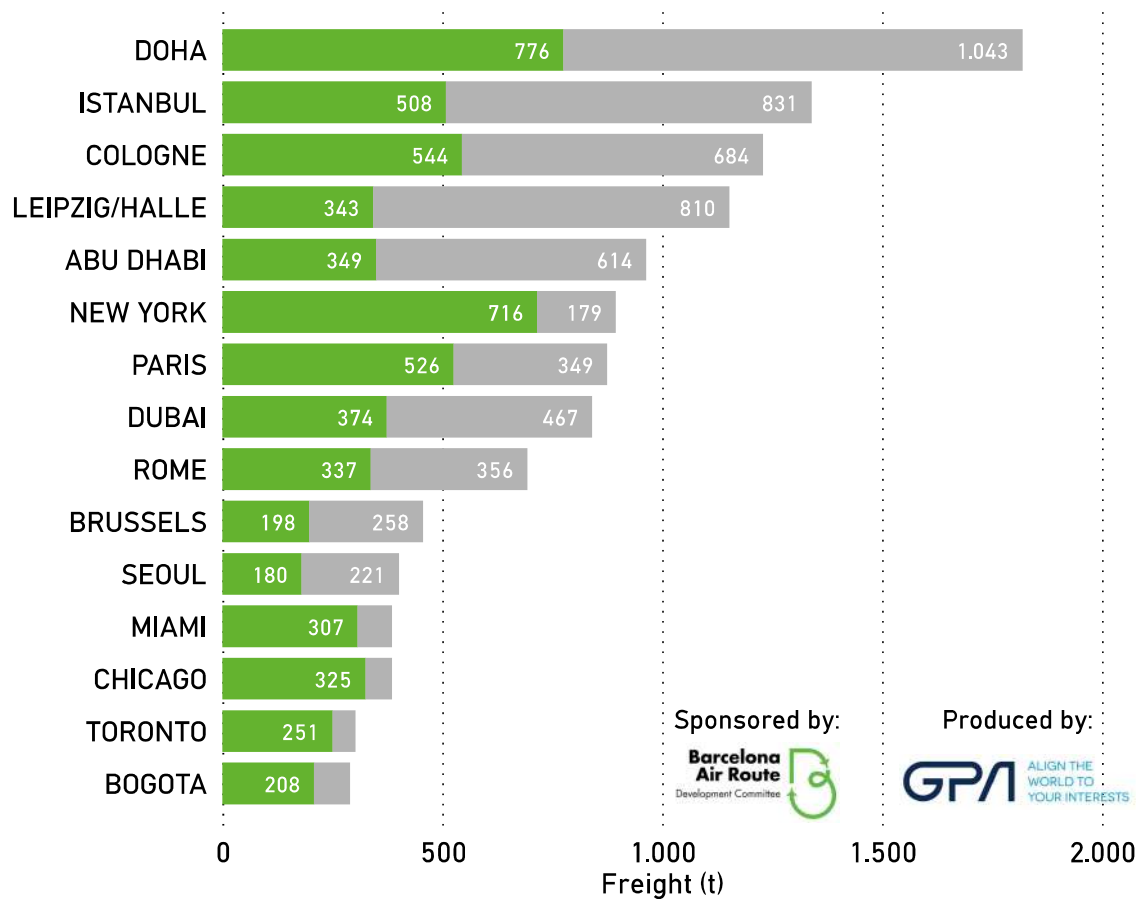

# CARGO RESULTS

**FREIGHT monthly evolution**

Sponsored by:

Produced by:

● Monthly freight (t) ● Previous year ● YoY (%)

**TOP Freight destination cities (1st segment)**

Jul 2024

● Exports ● Imports

**TOP Freight detination airports (1st segment)**

Jul 2024

**TOP Freight airlines**

Jul 2024

● Exports ● Imports

Sponsored by:

Produced by:

**TOP Freight airlines evolution**