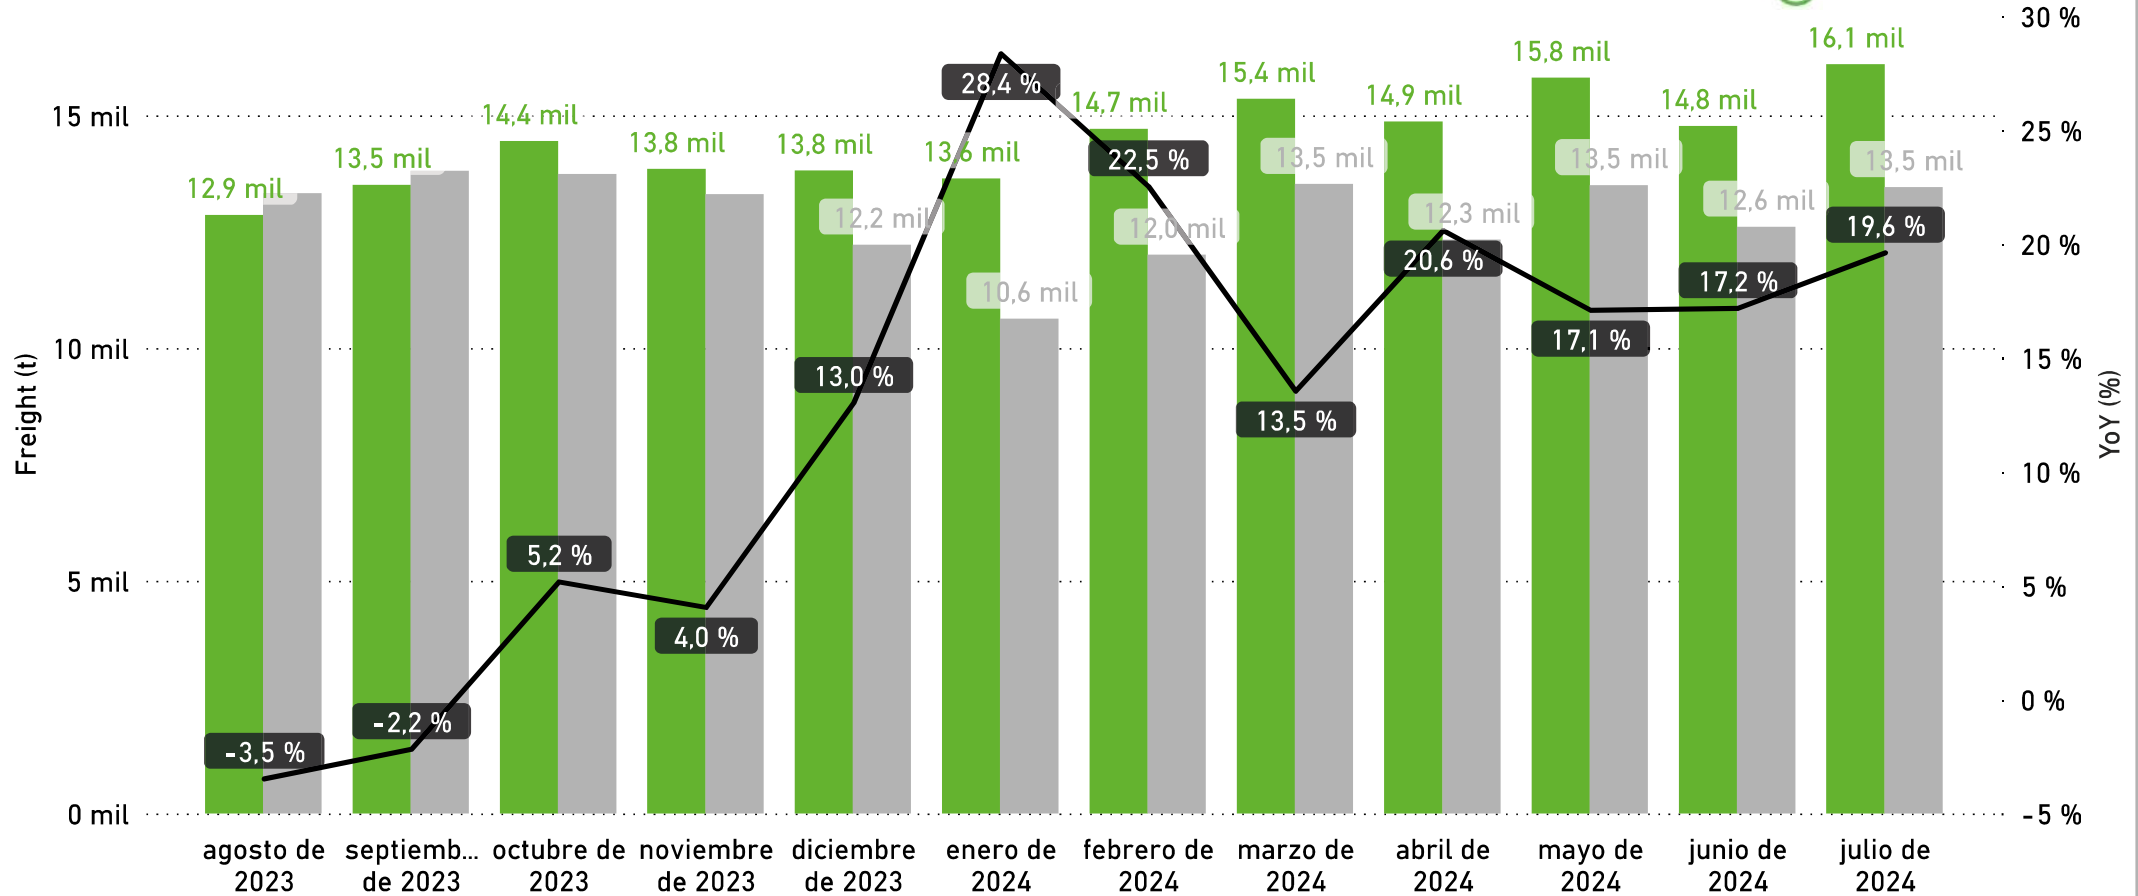

# Monthly Statistics

July

2024

# CARGO RESULTS

**FREIGHT monthly evolution**

Sponsored by:

Produced by:

● Monthly freight (t) ● Previous year ● YoY (%)

**TOP Freight destination cities (1st segment)**

Jul 2024

● Exports ● Imports

**TOP Freight detination airports (1st segment)**

Jul 2024

**TOP Freight airlines**

Jul 2024

● Exports ● Imports

Sponsored by:

Produced by:

**TOP Freight airlines evolution**