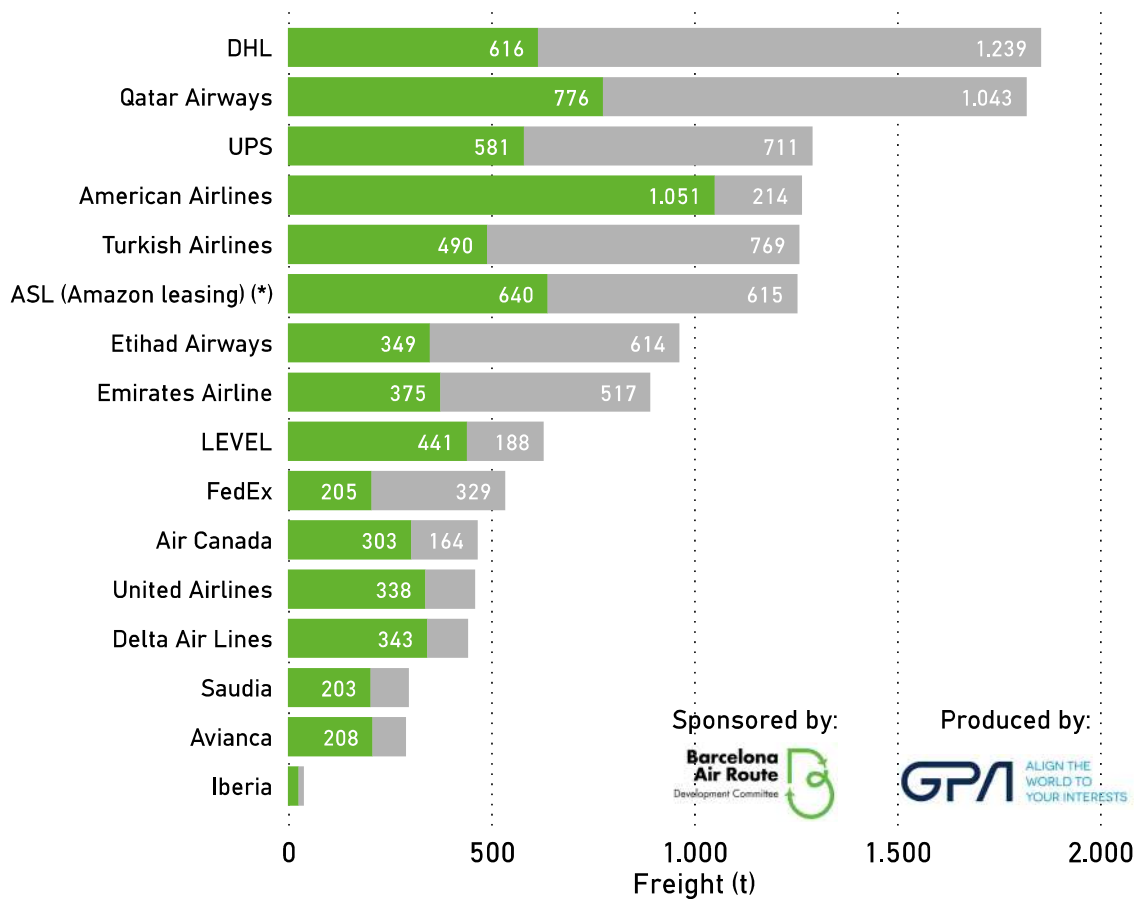

# CARGO RESULTS

**FREIGHT monthly evolution**

Sponsored by:

Produced by:

● Monthly freight (t) ● Previous year ● YoY (%)

**TOP Freight destination cities (1st segment)**

Jul 2024

● Exports ● Imports

**TOP Freight detination airports (1st segment)**

Jul 2024

**TOP Freight airlines**

Jul 2024

● Exports ● Imports

Sponsored by:

Produced by:

**TOP Freight airlines evolution**

● American Ai... ● ASL (Amazo... ● DHL ● Emirates ... ● Qatar Air... ● Turkish Ai... ● UPS

(\*) In the case of the ASL Airlines, the operation of its different subsidiaries are distinguished. Its main clients are Amazon and FedEx, although some cargo from other clients could be included.